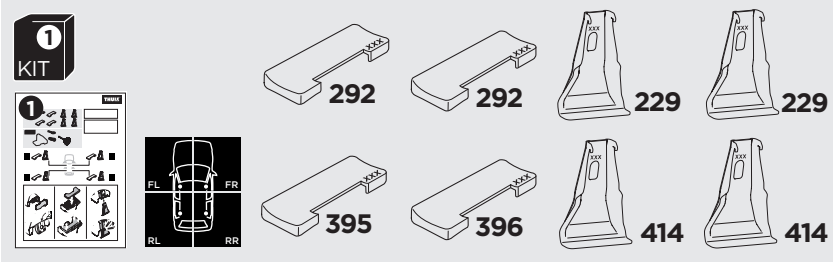

1

Kit 145217

MITSUBISHI Xpander, 5-dr MPV, 19-

ISO 11154-E

THULE WingBar Evo	THULE WingBar Edge	THULE WingBar	THULE SquareBar Evo	Evo X (scale)	Edge X (scale)
MITSUBITSHI Xpander, 5-dr MPV, 19-				47	C
THULE ProBar Evo	THULE SlideBar Evo				X (mm/inch)
MITSUBITSHI Xpander, 5-dr MPV, 19-				1121 mm / 44 1/8"	

THULE WingBar Evo	THULE WingBar Edge	THULE WingBar	THULE SquareBar Evo	Evo Y (scale)	Edge Y (scale)
MITSUBITSHI Xpander, 5-dr MPV, 19-				44	I
THULE ProBar Evo	THULE SlideBar Evo				Y (mm/inch)
MITSUBITSHI Xpander, 5-dr MPV, 19-				1091 mm / 43"	

	W (mm/inch)	Z (mm/inch)
MITSUBITSHI Xpander, 5-dr MPV, 19-	400 mm / 15 3/4"	750 mm / 29 1/2"