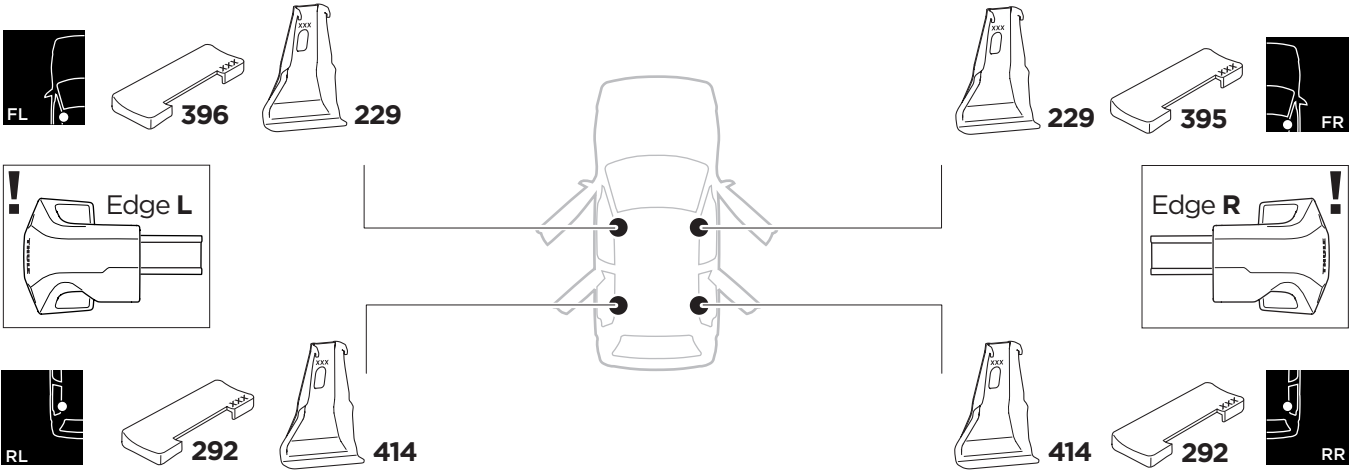

1

Kit 145217

MITSUBISHI Xpander, 5-dr MPV, 19-

ISO 11154-E

THULE WingBar Evo	THULE WingBar Edge	THULE WingBar	THULE SquareBar Evo	Evo X (scale)	Edge X (scale)
MITSUBITSHI Xpander, 5-dr MPV, 19-				47	C
THULE ProBar Evo	THULE SlideBar Evo				X (mm/inch)
MITSUBITSHI Xpander, 5-dr MPV, 19-				1121 mm / 44 1/8"	

THULE WingBar Evo	THULE WingBar Edge	THULE WingBar	THULE SquareBar Evo	Evo Y (scale)	Edge Y (scale)
MITSUBITSHI Xpander, 5-dr MPV, 19-				44	I
THULE ProBar Evo	THULE SlideBar Evo				Y (mm/inch)
MITSUBITSHI Xpander, 5-dr MPV, 19-				1091 mm / 43"	

	W (mm/inch)	Z (mm/inch)
MITSUBITSHI Xpander, 5-dr MPV, 19-	400 mm / 15 3/4"	750 mm / 29 1/2"